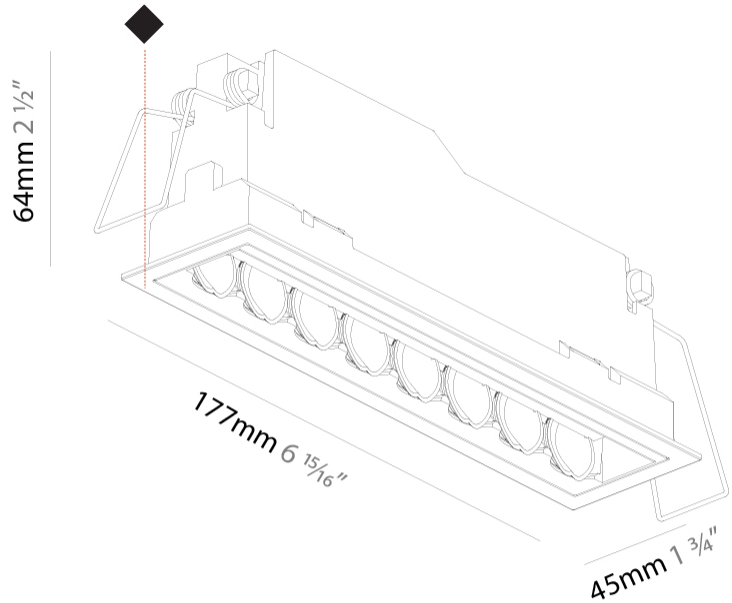

GENERAL

Series: Magiq Hollow Wallwash
Subseries: Magiq Hollow Wallwash
Brand: Prolicht
Division: Architectural
Mounting Type: Recessed
Mounting Location: Ceiling
Subcategory: Wallwash

PHYSICAL

Shape: Rectangle
Length (mm): 177
Length (in): 6 15/16
Width (mm): 45
Width (in): 1 3/4
Height (mm): 64
Height (in): 2 1/2
Ceiling Thickness (mm): 5 - 30
Ceiling Thickness (in): 1/16 - 1 3/16
Min. Recessing Depth (mm): 100
Min. Recessing Depth (in): 3 15/16
Light Distribution: Downlight
Fixture Finish: SSR / BKV / CWI / CRY / HAB / UFT / ITA / RUA / FTG / MYG / LOD / PUS / FRO / FUP / KIA / POP / BLS / SPG / MEY / GOH / GUM / CHC / COM / ABZ / JAG / OBR / MOS / ROR
Fixture Material: Aluminum Die Cast
Cut-out Measurements: 170mm / 6 11/16" x 38mm / 1 1/2"

OPTICAL

RATINGS AND CERTIFICATIONS

Certified By: CSA Certified to UL and CSA Standards
IP rating: IP20

100mm
3 15/16"

5 - 30 mm
3/16" - 1 3/16"

170mm x 38mm
6 11/16" x 1 1/2"

MAGIQ HOLLOW WALLWASH RECESSED

A35582-