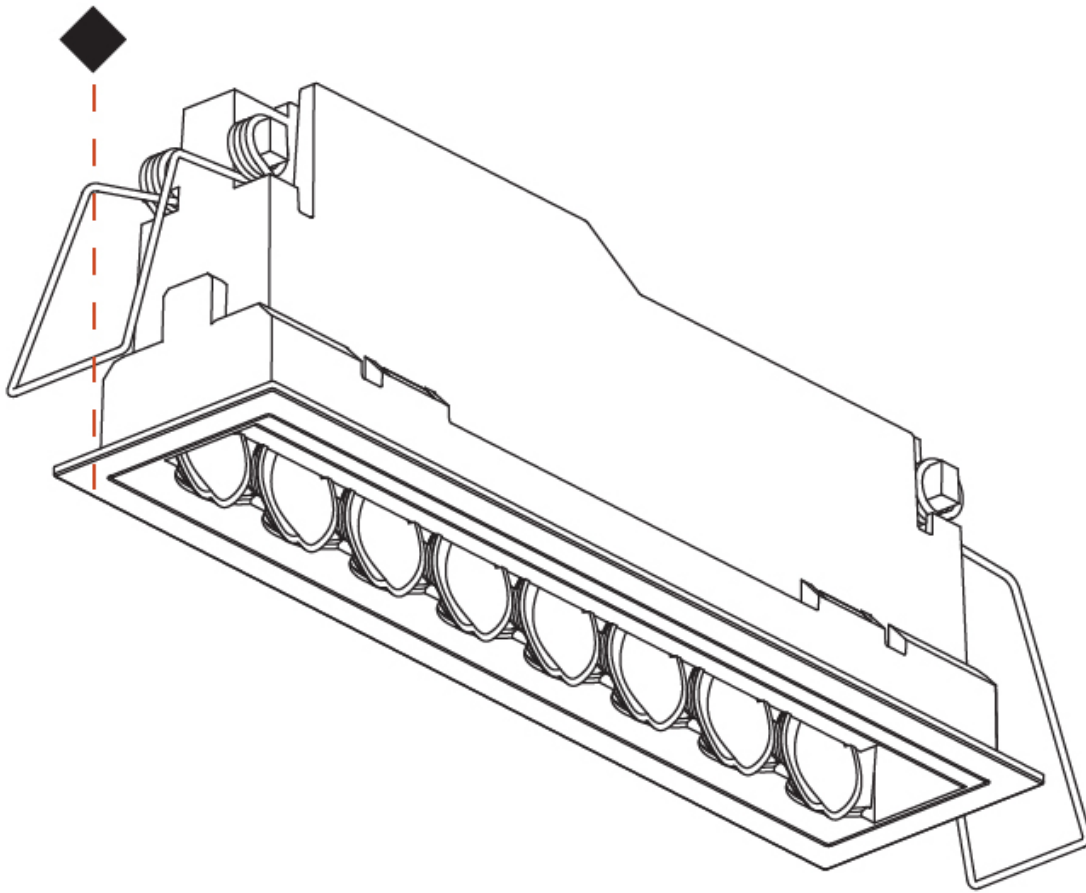

Certified By: CSA Certified to UL and CSA Standards
IP rating: IP20

MAGIQ HOLLOW WALLWASH KORONA RECESSED

A35584-

PROJECT _____

TYPE _____

SPECIFIER _____

QUANTITY _____

DATE _____