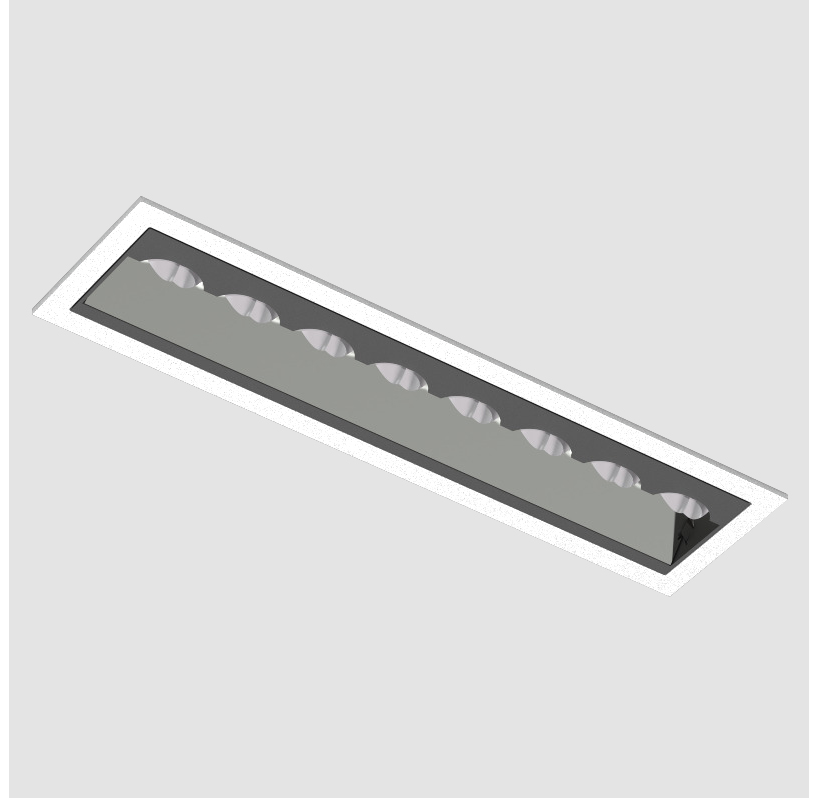

GENERAL

Series: Magiq Hollow Wallwash
Subseries: Magiq Hollow Wallwash
Brand: Prolicht
Division: Architectural
Mounting Type: Recessed
Mounting Location: Ceiling
Subcategory: Wallwash

PHYSICAL

Shape: Rectangle
Length (mm): 177
Length (in): 6 15/16
Width (mm): 45
Width (in): 1 3/4
Height (mm): 64
Height (in): 2 1/2
Ceiling Thickness (mm): 5 - 30
Ceiling Thickness (in): 1/16 - 1 3/16
Min. Recessing Depth (mm): 100
Min. Recessing Depth (in): 3 15/16
Light Distribution: Downlight
Fixture Finish: SSR / BKV / CWI / CRY / HAB / UFT / ITA / RUA / FTG / MYG / LOD / PUS / FRO / FUP / KIA / POP / BLS / SPG / MEY / GOH / GUM / CHC / COM / ABZ / JAG / OBR / MOS / ROR
Fixture Material: Aluminum Die Cast
Cut-out Measurements: 170mm / 6 11/16" x 38mm / 1 1/2"

ELECTRICAL

Lamp Type: LED (Zhaga Standard)
Input Wattage (W): 19
Total Output Wattage (W): 17.2
Dimming: Tri-Mode (Non-Dimming and Phase Dimming (120Vac only) and 0-10V Dimming)
Driver Included: No
Driver Location: Remote
Driver Type: Constant Current - Universal
Driver Class: Class 2
Input Voltage (V): 120 - 277
Constant Current (MA): 700

LED

Number of LEDs: 8
Color Temperature (°K): 2700 / 3000 / 3500 / 4000
Max. Delivered Lumen (lm): 1270 / 1270 / 1513 / 1544
Nominal Lumen (lm): 1492 / 1492 / 1778 / 1814
CRI: >90 CRI
Lamp Life (hrs): 50000

OPTICAL

RATINGS AND CERTIFICATIONS

Certified By: CSA Certified to UL and CSA Standards
IP rating: IP20

100mm
3 15/16"

5 - 30 mm
3/16" - 1 3/16"

170mm x 38mm
6 11/16" x 1 1/2"